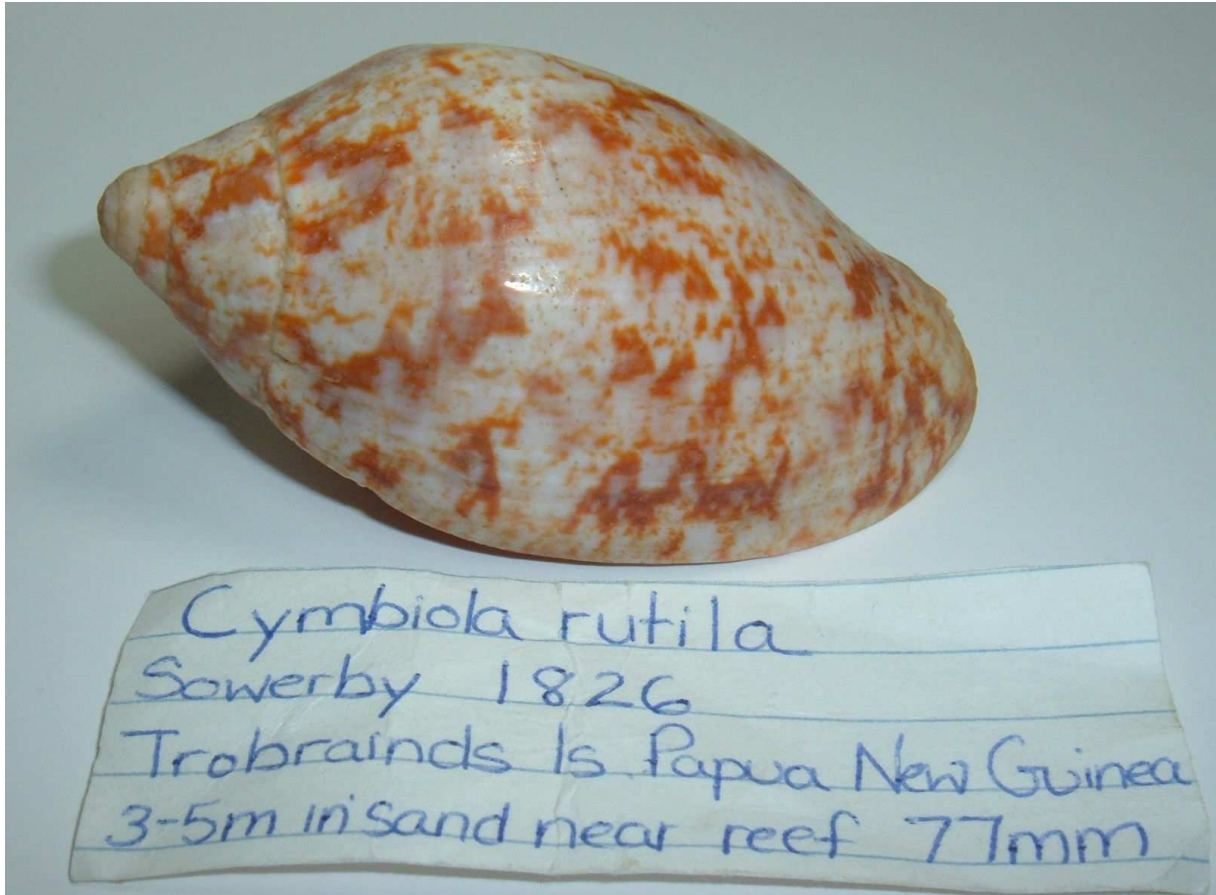

Super red *Voluta rutila* from Papua New Guinea 77 mm. F++  
Super RED color, has growth scar and what I believe is slight  
smoothing to lip, very minor chip at terminal

13 \$, March 2017

*Cymbiola rutila*  
Sowerby 1826  
Trobrainds Is Papua New Guinea  
3-5m in sand near reef 77mm

*Cymbiola rutila*  
Sowerby 1826  
Trobairnds Is Papua New Guinea  
3-5m in sand near reef 77mm